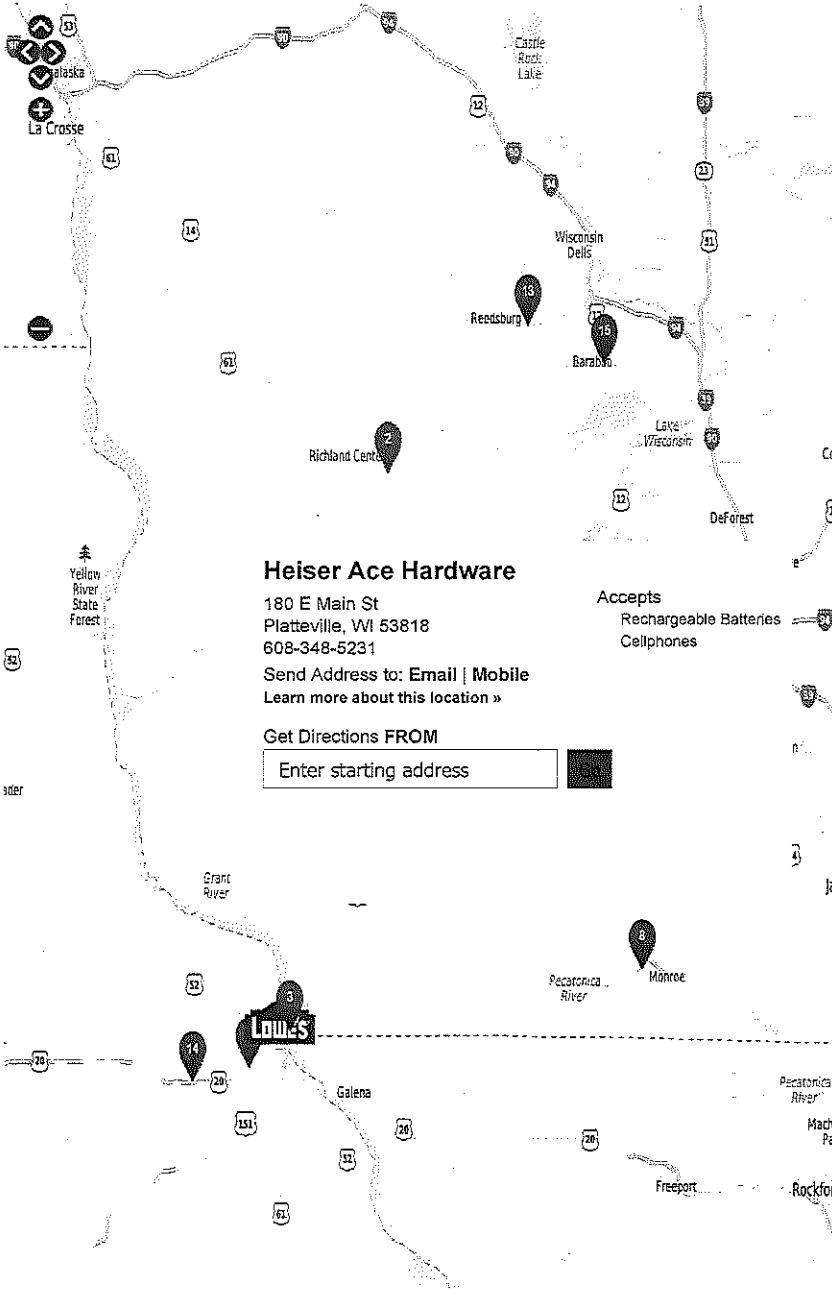

FIND A DROP-OFF LOCATION: REGION

RECYCLING 101 COLLECTION PARTNERS STEWARDS SAFETY NEWS & RESOURCES

Find a drop-off location near you

Due to the concerns of Covid-19, available drop-off locations may be limited. Please contact drop-off locations to confirm they are open and accepting batteries in advance of your visit.

WHERE WOULD YOU LIKE TO RECYCLE?

53553 Within 50 miles

WHAT WOULD YOU LIKE TO RECYCLE?

Click to add or remove from results

- RECHARGEABLE BATTERIES
- SINGLE-USE (PRIMARY) BATTERIES
- CELLPHONES

Purchase a mail back kit from our store.

16 LOCATIONS NEAR YOU

No SINGLE-USE locations found more details
Try widening your search radius or visit our store

Print Results Email Results

1. Platteville, WI

Heiser Ace Hardware
180 E Main St
Platteville, WI 53818
608-348-5231